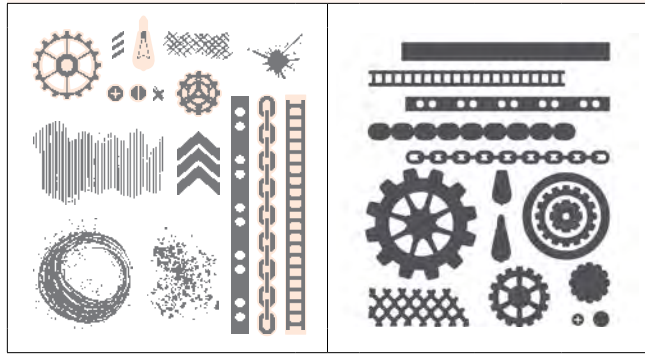

166854 ~~$79⁰⁰~~ ~~$94⁵⁰~~
GEARS & TEXTURES BUNDLE
STAMP SET | P. 47 + DIES | P. 59