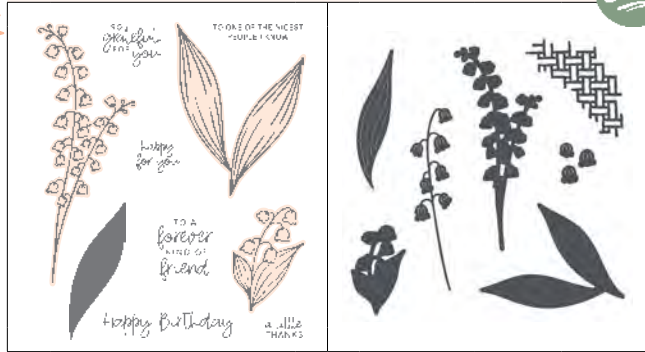

N 167943 ~~$87²⁵~~ ~~$105²⁵~~
AUD NZD

LILY OF THE VALLEY BUNDLE
STAMP SET | P. 51 + DIES | P. 58 Suite