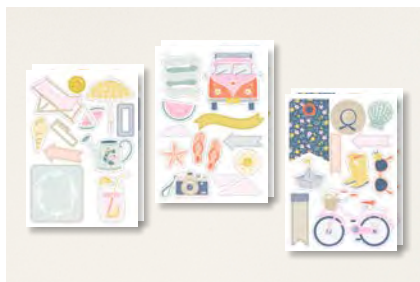

N 167710 **$12²⁵ AUD** **$14⁷⁵ NZD**

UNDER THE SUN MIX & MATCH EPHEMERA PACK

6 sticker sheets: 2 each of 3 designs. 5" x 7" (12.7 x 17.8 cm). Acid and lignin free. Bubble Bath, Calypso Coral, Crumb Cake, Darling Duckling, Lost Lagoon, Misty Moonlight.