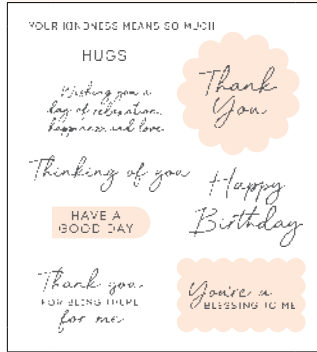

**BOUTIQUE BLOSSOMS BUNDLE**

STAMP SET | P. 46

DIES | P. 59

**N** 167647 ~~\$92<sup>50</sup>~~ ~~\$111<sup>50</sup>~~  
AUD NZD

**SCALLOPED BLOOMS BUNDLE**

STAMP SET | P. 46

DIES | P. 60

**N** 167731 ~~\$87<sup>25</sup>~~ ~~\$105<sup>25</sup>~~  
AUD NZD