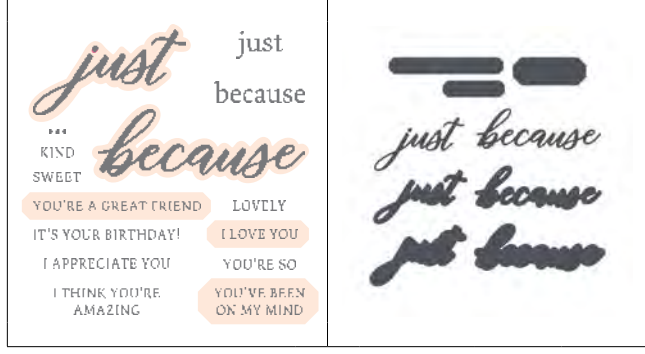

WORDS OF BEAUTY BUNDLE
STAMP SET | P. 49 + DIES | P. 59