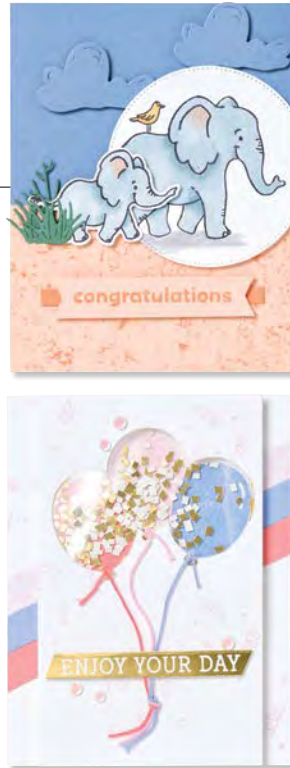

SAFARI SMILES
PHOTOPOLYMER STAMP SET

N 167574 | 10 | $35⁰⁰ AUD $42⁰⁰ NZD