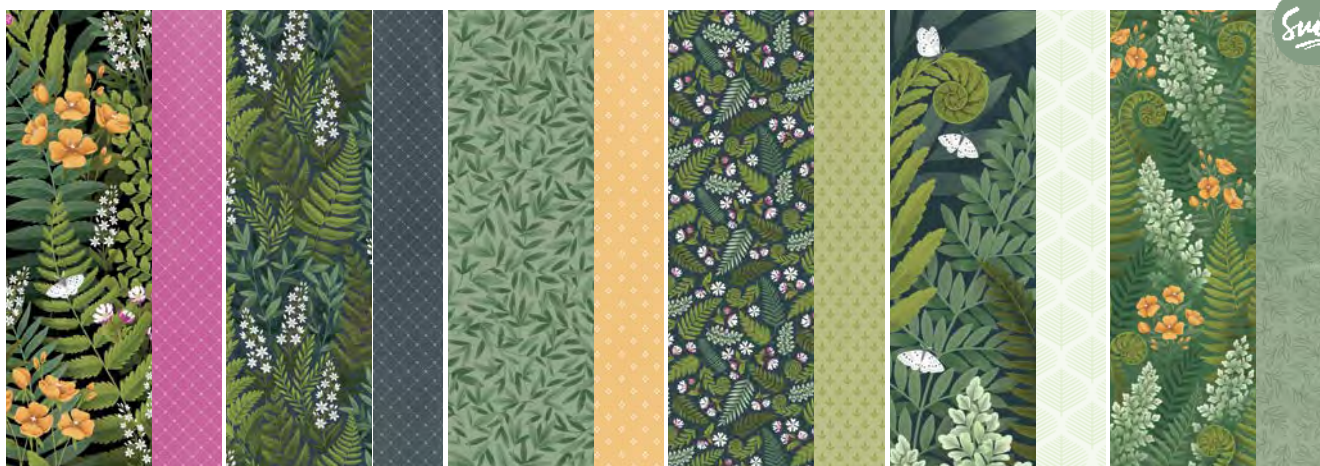

N 167737 | **MOONLIT FLORA 12" X 12" (30.5 X 30.5 CM)** **$23⁰⁰ AUD $28⁰⁰ NZD**

12 sheets: 2 each of 6 double-sided designs. Acid and lignin free. Berry Burst, Golden Glow, Mossy Meadow, Old Olive, Peaceful Pine, Secret Sea.