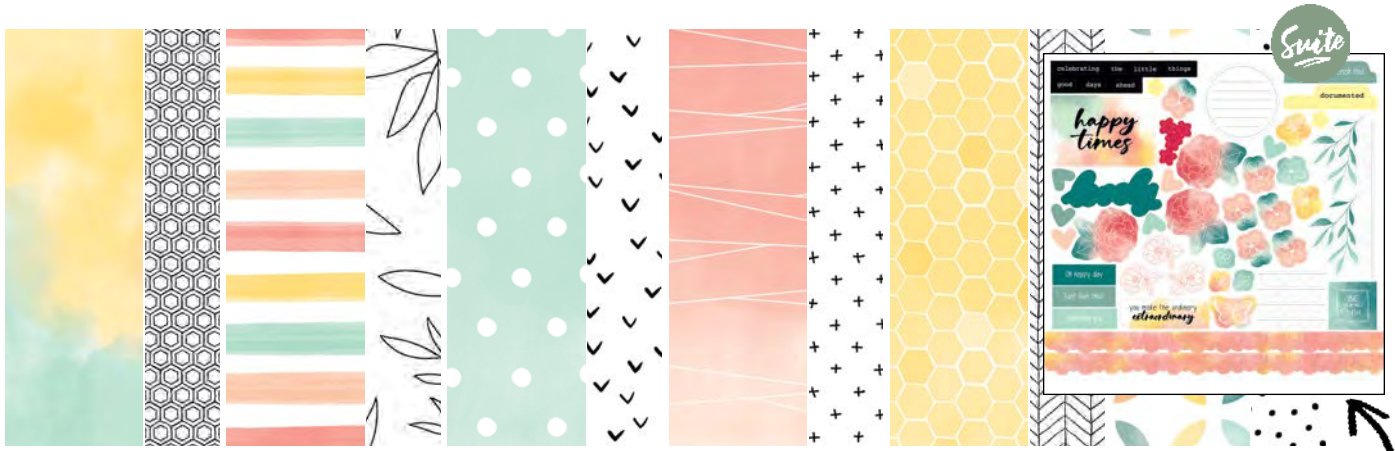

N BEAUTIFUL ORDINARY LIFE 12" X 12" (30.5 X 30.5 CM)
167553 • PAPER ONLY $23⁰⁰ AUD $28⁰⁰ NZD 167560 • PAPER & STICKER SHEET $31⁰⁰ AUD $37⁵⁰ NZD

12 sheets: 2 each of 6 double-sided designs. Acid and lignin free. Basic Black, Daffodil Delight, Petal Pink, Pool Party, Pretty Peacock, Real Red.