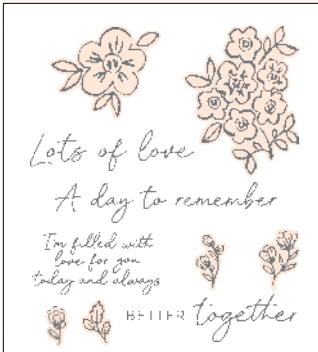

HEIRLOOM BOUTIQUE BUNDLE

STAMP SET | P. 46

DIES | P. 60