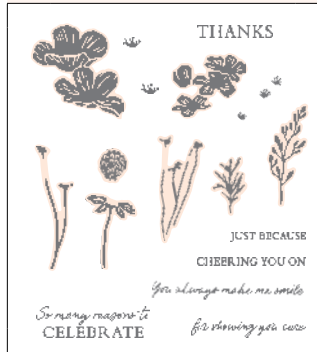

**HEIRLOOM BOUTIQUE BUNDLE**

STAMP SET | P. 46

DIES | P. 60

**N** 167912 ~~\$71<sup>00</sup>~~ ~~\$85<sup>50</sup>~~  
AUD NZD

**FLOWERING MEADOW BUNDLE**

STAMP SET | P. 47

DIES | P. 60

**N 167578** ~~\$75<sup>50</sup>~~ ~~\$90<sup>75</sup>~~  
 SAFARI SMILES BUNDLE  
 STAMP SET | P. 47 + DIES | P. 60