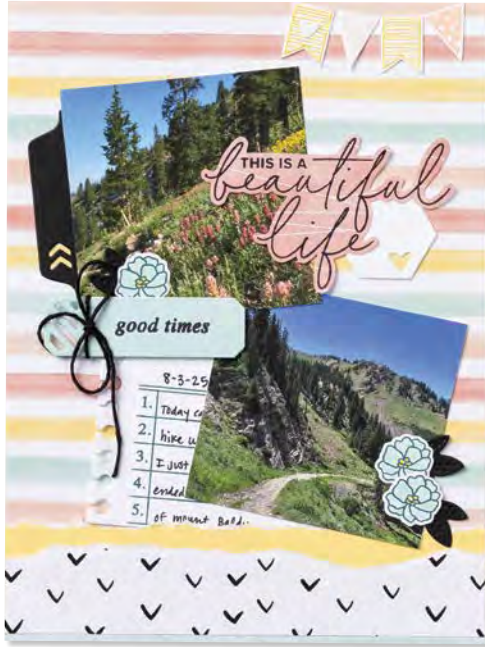

Save
10%
on all
bundles!