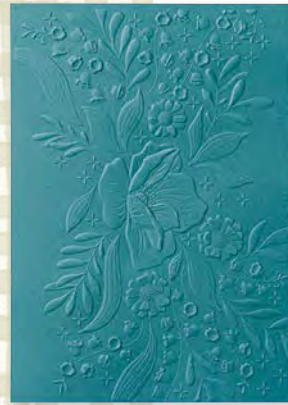

N	167951	VALLEY IN BLOOM SUITE COLLECTION Suite collection includes one of each item listed below.	$163⁷⁵ AUD	$197⁵⁰ NZD

Valley in Bloom

Trend

Delicate lily of the valley sprigs in cool greens, blues, and pops of yellow for nature-inspired cards and scrapbook pages with a light springtime feel.

Floral Spray
3D Embossing
Folder
167946 | P. 61