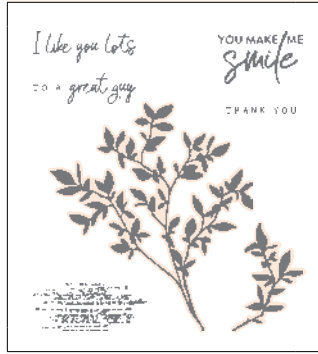

166926 ~~$82⁷⁵~~ ~~$99⁰⁰~~
NATURE'S SYMPHONY BUNDLE
STAMP SET | P. 52 + DIES | P. 58