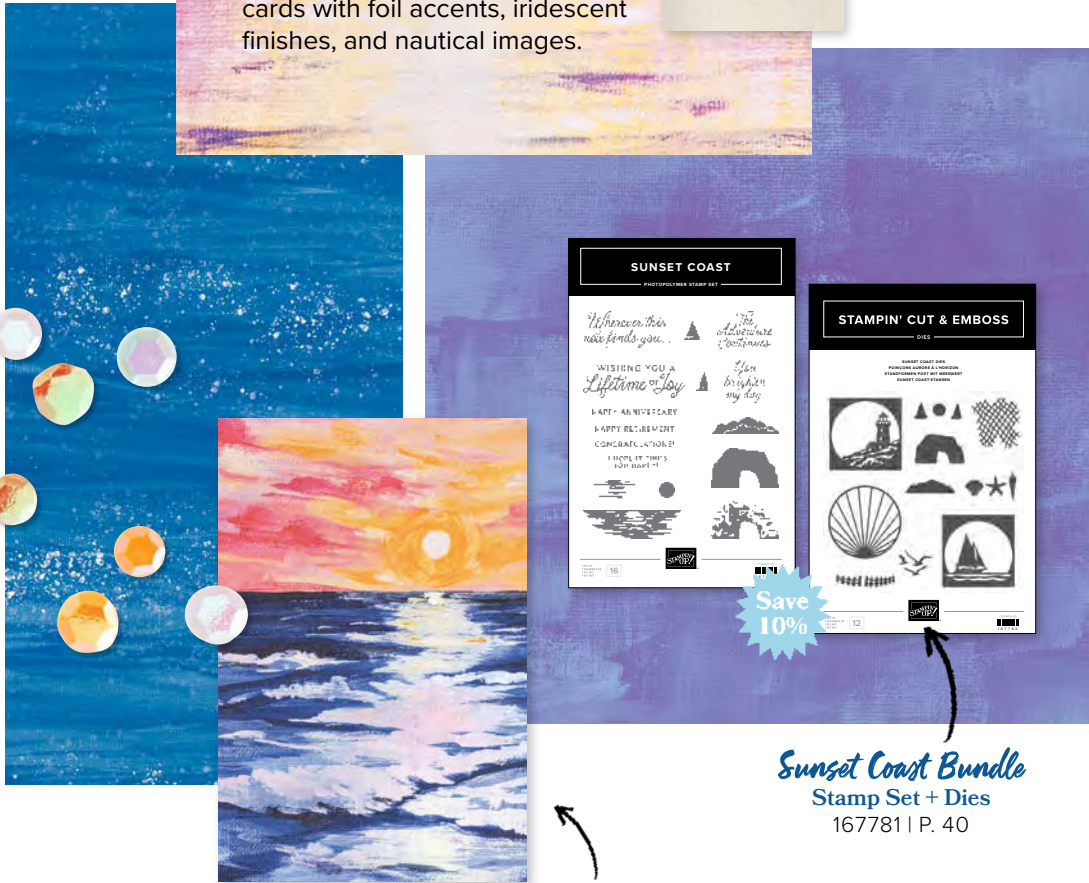

N	167786	SCENIC COAST SUITE COLLECTION Suite collection includes one of each item listed below.	$160⁵⁰ AUD	$192⁷⁵ NZD

Scenic Coast

Trend

Add seaside calm and sun-washed horizons to your cards with foil accents, iridescent finishes, and nautical images.

Sunset Shimmer Vellum
12" x 12" (30.5 x 30.5 cm)
Specialty Paper
167784 | P. 67

Sunset Sparkle Sequins
167785 | P. 72

Scenic Coast
6" x 6" (15.2 x 15.2 cm) Specialty
Designer Series Paper
167773 | P. 65

Sunset Coast Bundle
Stamp Set + Dies
167781 | P. 40