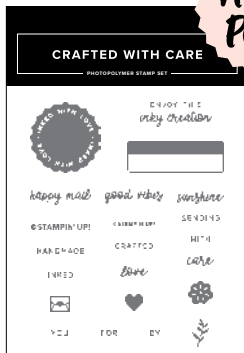

STATEMENT OF THE HEART

Join the  
*Conversation*

[blog.stampinup.com](http://blog.stampinup.com)

Earn  
**10% Rewards**

Every time you shop!\*

[stampinup.com.au/rewards](http://stampinup.com.au/rewards)  
or [stampinup.nz/rewards](http://stampinup.nz/rewards)

\*Conditions apply. Go online to learn more.

*Angel Policy*

**C**rafted with Care  
Stamp Set

167808 • P. 53

\$34.00 AUD | \$40.00 NZD

You can sell handmade projects made with our products if you stamp "© Stampin' Up!" on them.