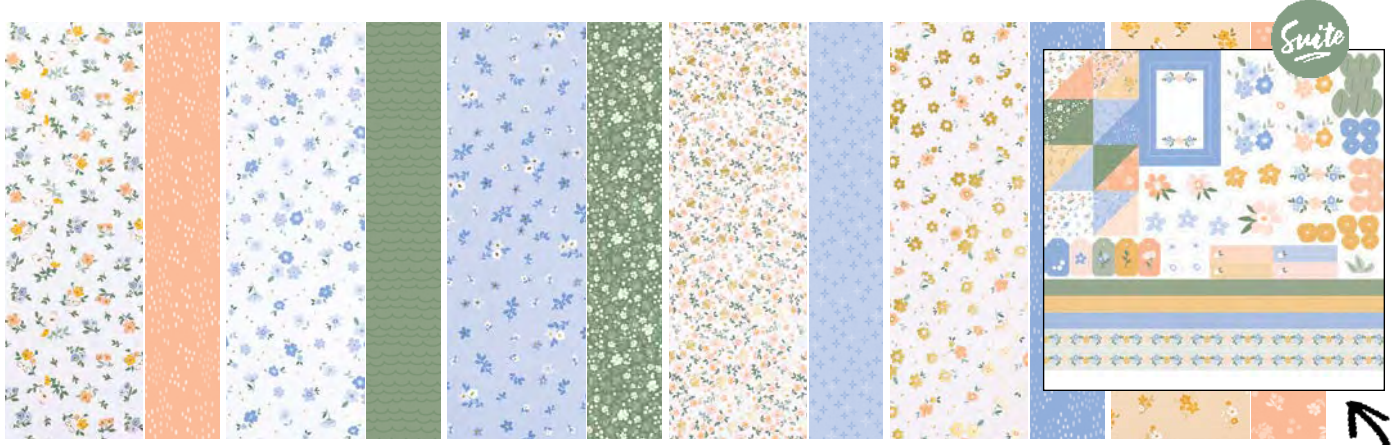

N BLOOM BOUTIQUE 12" X 12" (30.5 X 30.5 CM) SPECIALTY
167637 • PAPER ONLY $30⁰⁰ AUD $36⁰⁰ NZD 167734 • PAPER & STICKER SHEET $38⁰⁰ AUD $45⁵⁰ NZD

12 sheets: 2 each of 6 double-sided designs. Acid and lignin free. Barely Blush, Crisp Cantaloupe, gold, Golden Glow, Hydrangea Hue, Peaceful Pine.