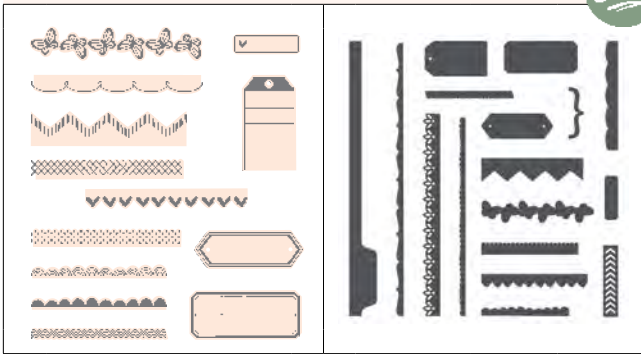

BORDERED IN BEAUTY BUNDLE

STAMP SET | P. 55 + DIES | P. 59 Suite