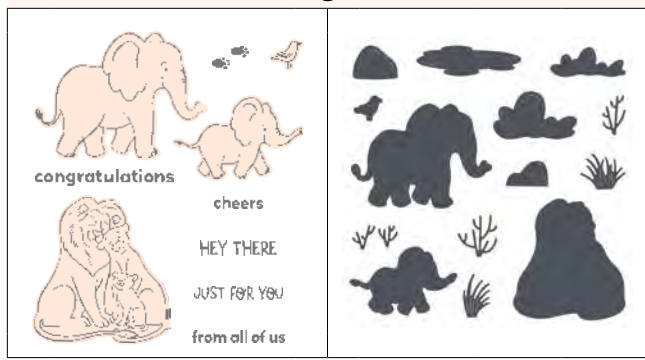

**HEIRLOOM BOUTIQUE BUNDLE**

STAMP SET | P. 46

DIES | P. 60

**N** 167912 ~~\$71<sup>00</sup>~~ ~~\$85<sup>50</sup>~~  
AUD NZD

**FLOWERING MEADOW BUNDLE**

STAMP SET | P. 47

DIES | P. 60

**N 167578** ~~\$75<sup>50</sup>~~ ~~\$90<sup>75</sup>~~  
 SAFARI SMILES BUNDLE  
 STAMP SET | P. 47 + DIES | P. 60