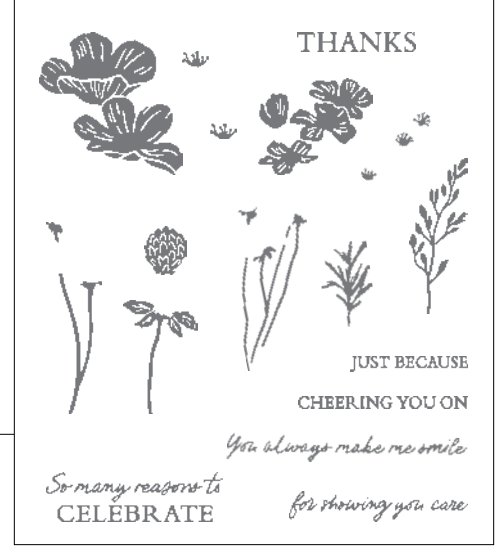

FLOWERING MEADOW
PHOTOPOLYMER STAMP SET

N 167906 | 16 | $35⁰⁰ AUD $42⁰⁰ NZD