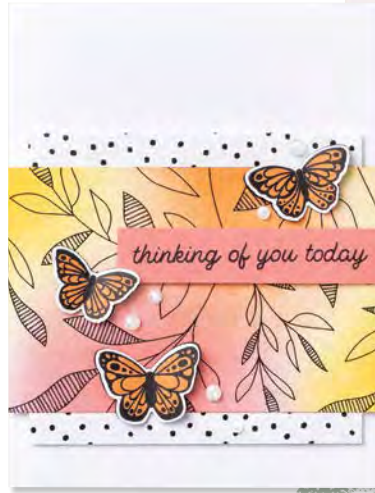

Save 10% on all bundles!