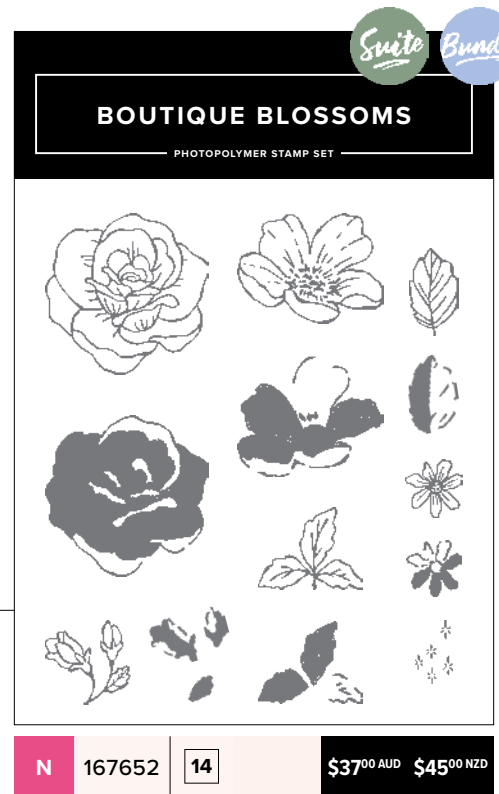

BOUTIQUE BLOSSOMS
PHOTOPOLYMER STAMP SET

Suite Bundle

N 167652 | **14** | **$37⁰⁰ AUD $45⁰⁰ NZD**